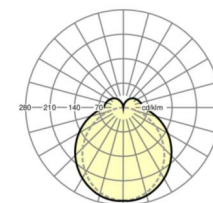

CHARACTERISTICS

Order number	19130006060
EAN number	4020863413256
Commodity code	94051190
Certification mark	IP 20, Protection class I, ENEC10 VDE, F, HACCP DIN10500/Food/IFS-application-related suitability/BRC, Indoor, CE
Impact resistance (IK rating)	IK03 (10°C bis 40°C)
Ambient temperatur	ta 10°C to 40°C
Special properties	Ready for IoT
Warranty period	5 years
State funding programs	BEG - Federal funding for efficient buildings (valid only for Germany)

ELECTRICAL ENGINEERING

Controller	Electronic driver DALI2 (1 pcs.)
System output	27W
Mains voltage	230V/50Hz
Circuit breakers (inrush current)	13 pieces/B10, 21 pieces/B16, 21 pieces/C10, 35 pieces/C16
Energy efficiency class/light source	C

LIGHTING TECHNOLOGY

Placement	LED, Colour rendering/Light colour CRI ≥ 80 / 3000K
Colour tolerance (MacAdam)	3SDCM
Photobiological safety (Luminaire)	RG1
Nominal luminous flux	4522lm
LED service life	50000h L80/B10 (Tq 40°C)
Luminaire luminous efficiency	166lm/W
Beam angle	130° (C0) / 110° (C90)
UGR lat./long.	23.7 / 22.2

MECHANICS

Housing colour	traffic white RAL 9016
Dimensions (LxWxH/DxH)	1531mm x 63mm x 54mm
Weight (net)	2kg
Type of installation	Mounting rail system installation, Light structure

Dimensions

L	1531 mm	Length
B	63 mm	Width
H	54 mm	Height

DEEP-LINK

<https://www.regiolum.de/en/article/19130006060>